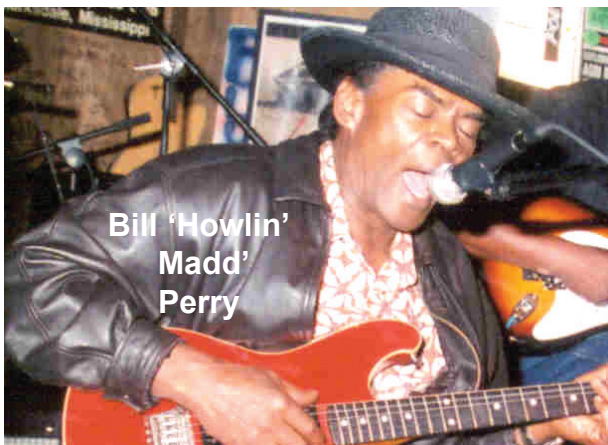

Thanksgiving Eve Blues Party

Sponsored by the Sunflower River Blues Association

kicks off 9 p.m. Wednesday, Nov. 21

at **Ground Zero Blues Club**

Bill 'Howlin'
Madd'
Perry

Daddy
Rich

Heather Cross
Heavy Suga' &
The Sweet
Tones

Featuring 5 Blues Bands

Daddy Rich, Bill 'Howlin' Madd' Perry, All Night Long Band, Otis TCB Taylor Blues Band & Heather Cross: Heavy Suga' & The Sweet Tones

Annual Welcome Home Holiday Celebration
Previewing the 2013 Sunflower River Blues Festival